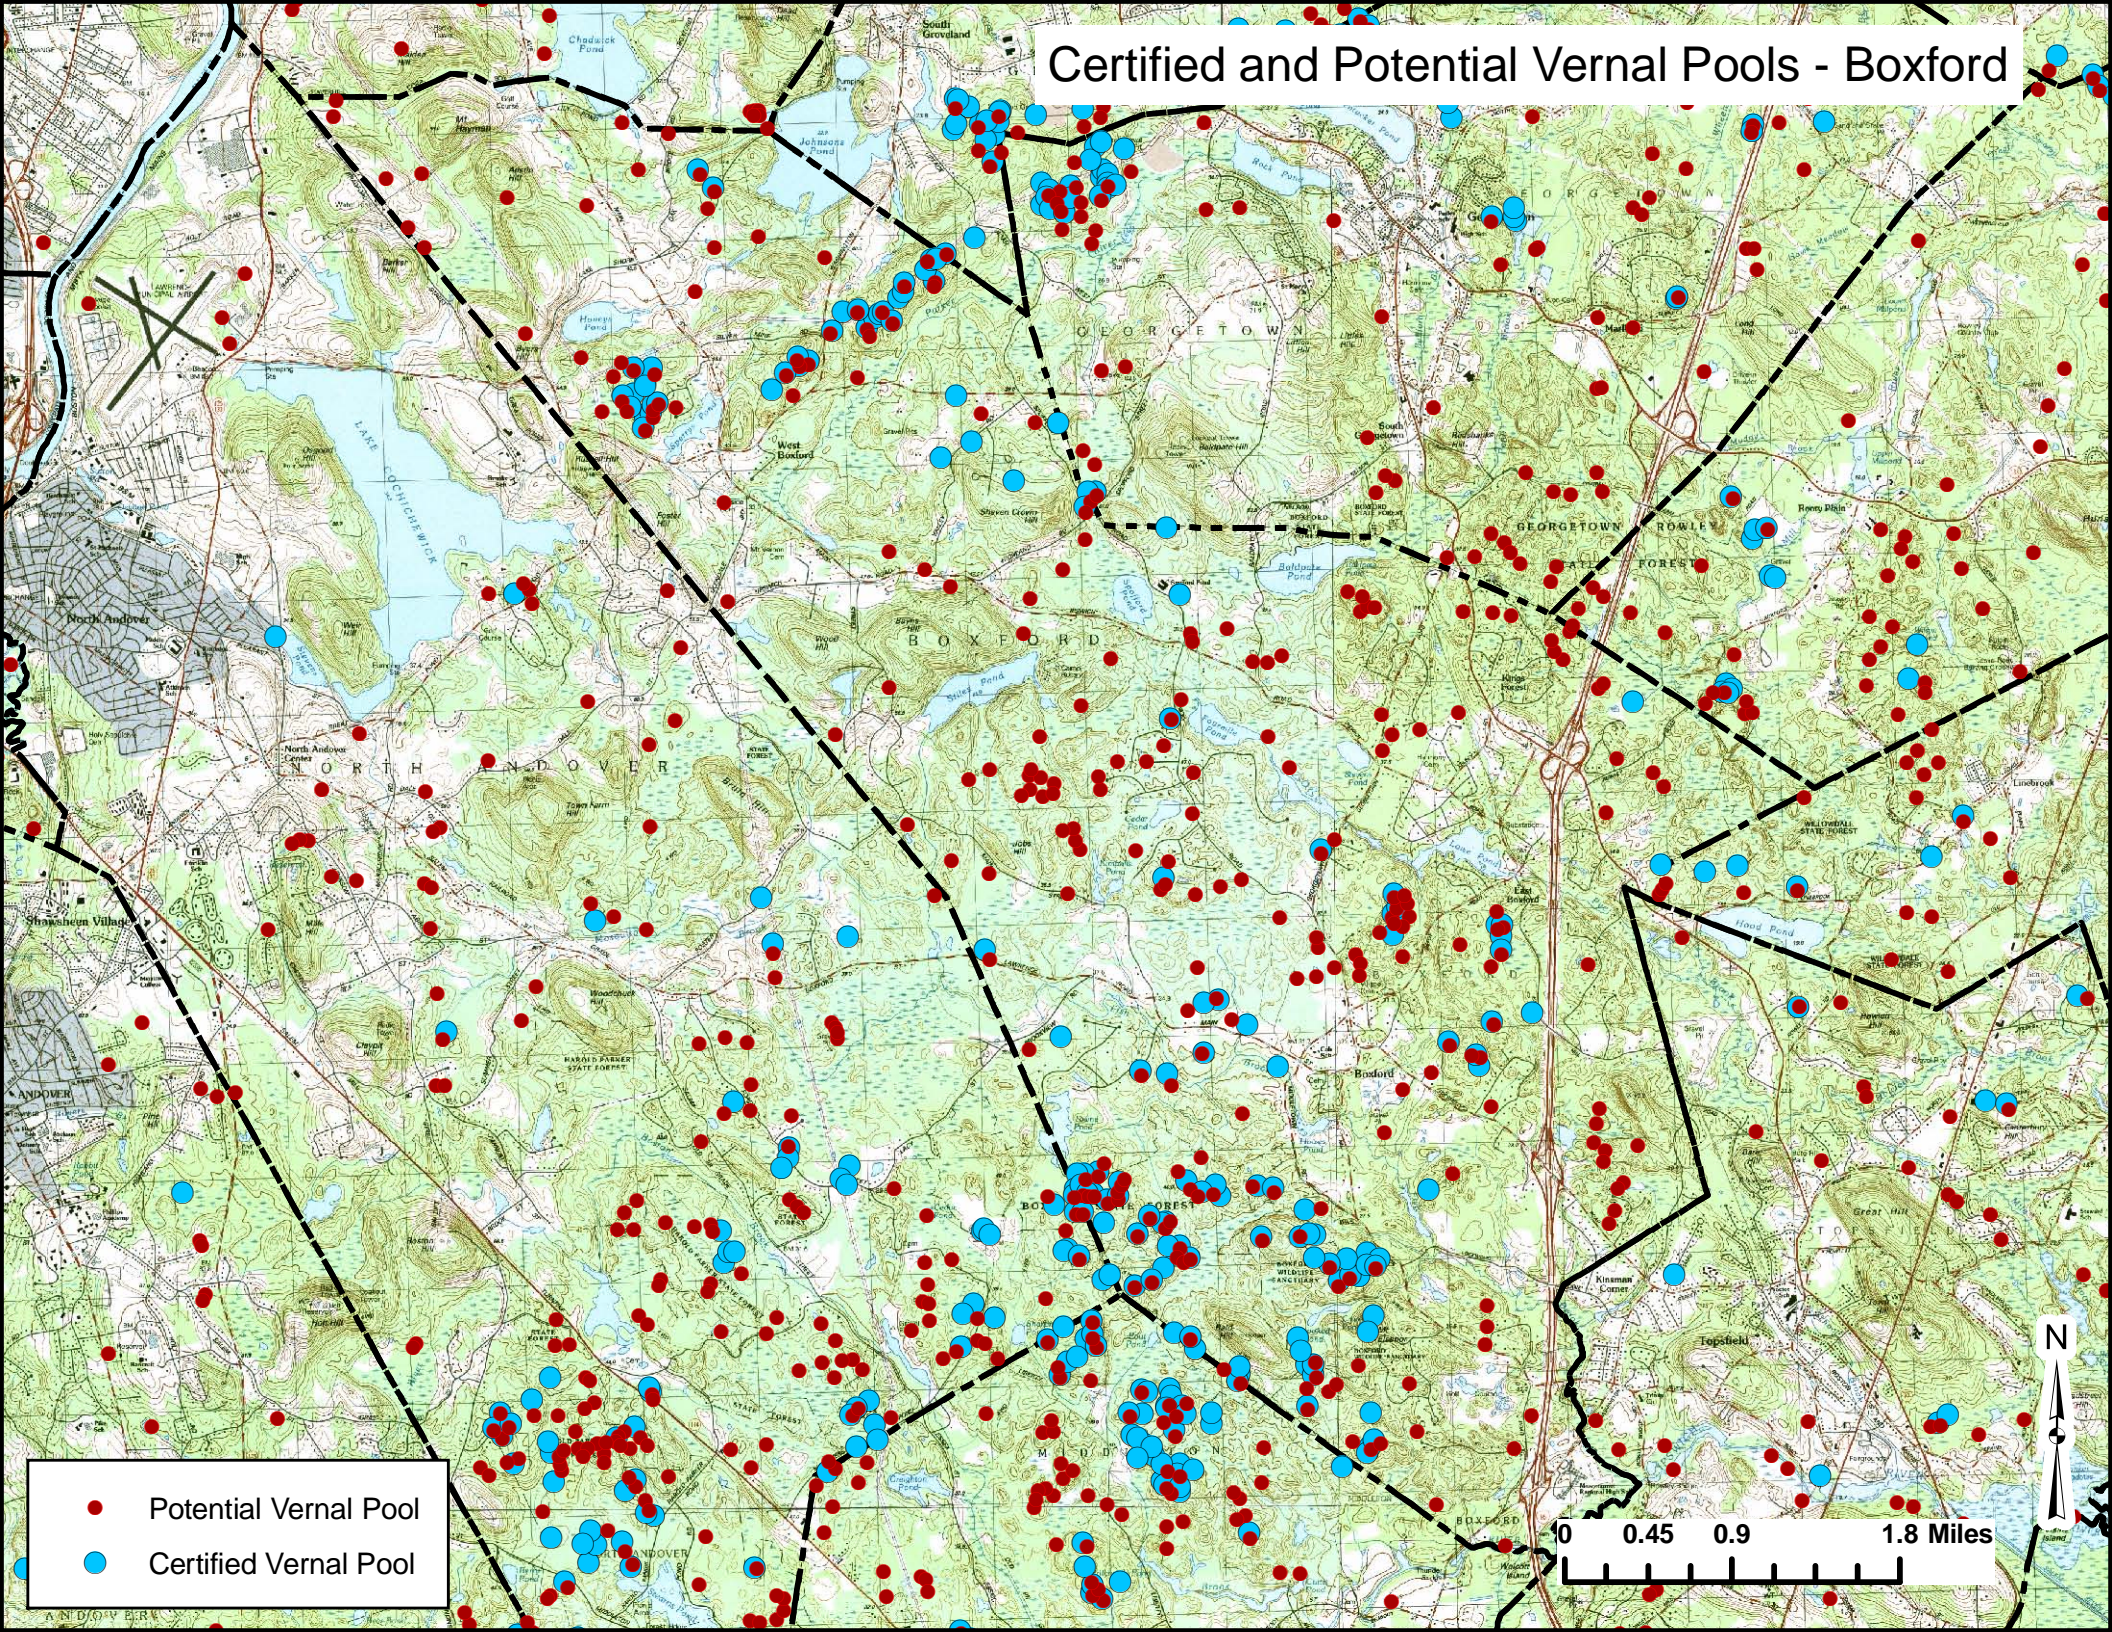

# Certified and Potential Vernal Pools - Boxford

- Potential Vernal Pool
- Certified Vernal Pool

0 0.45 0.9 1.8 Miles